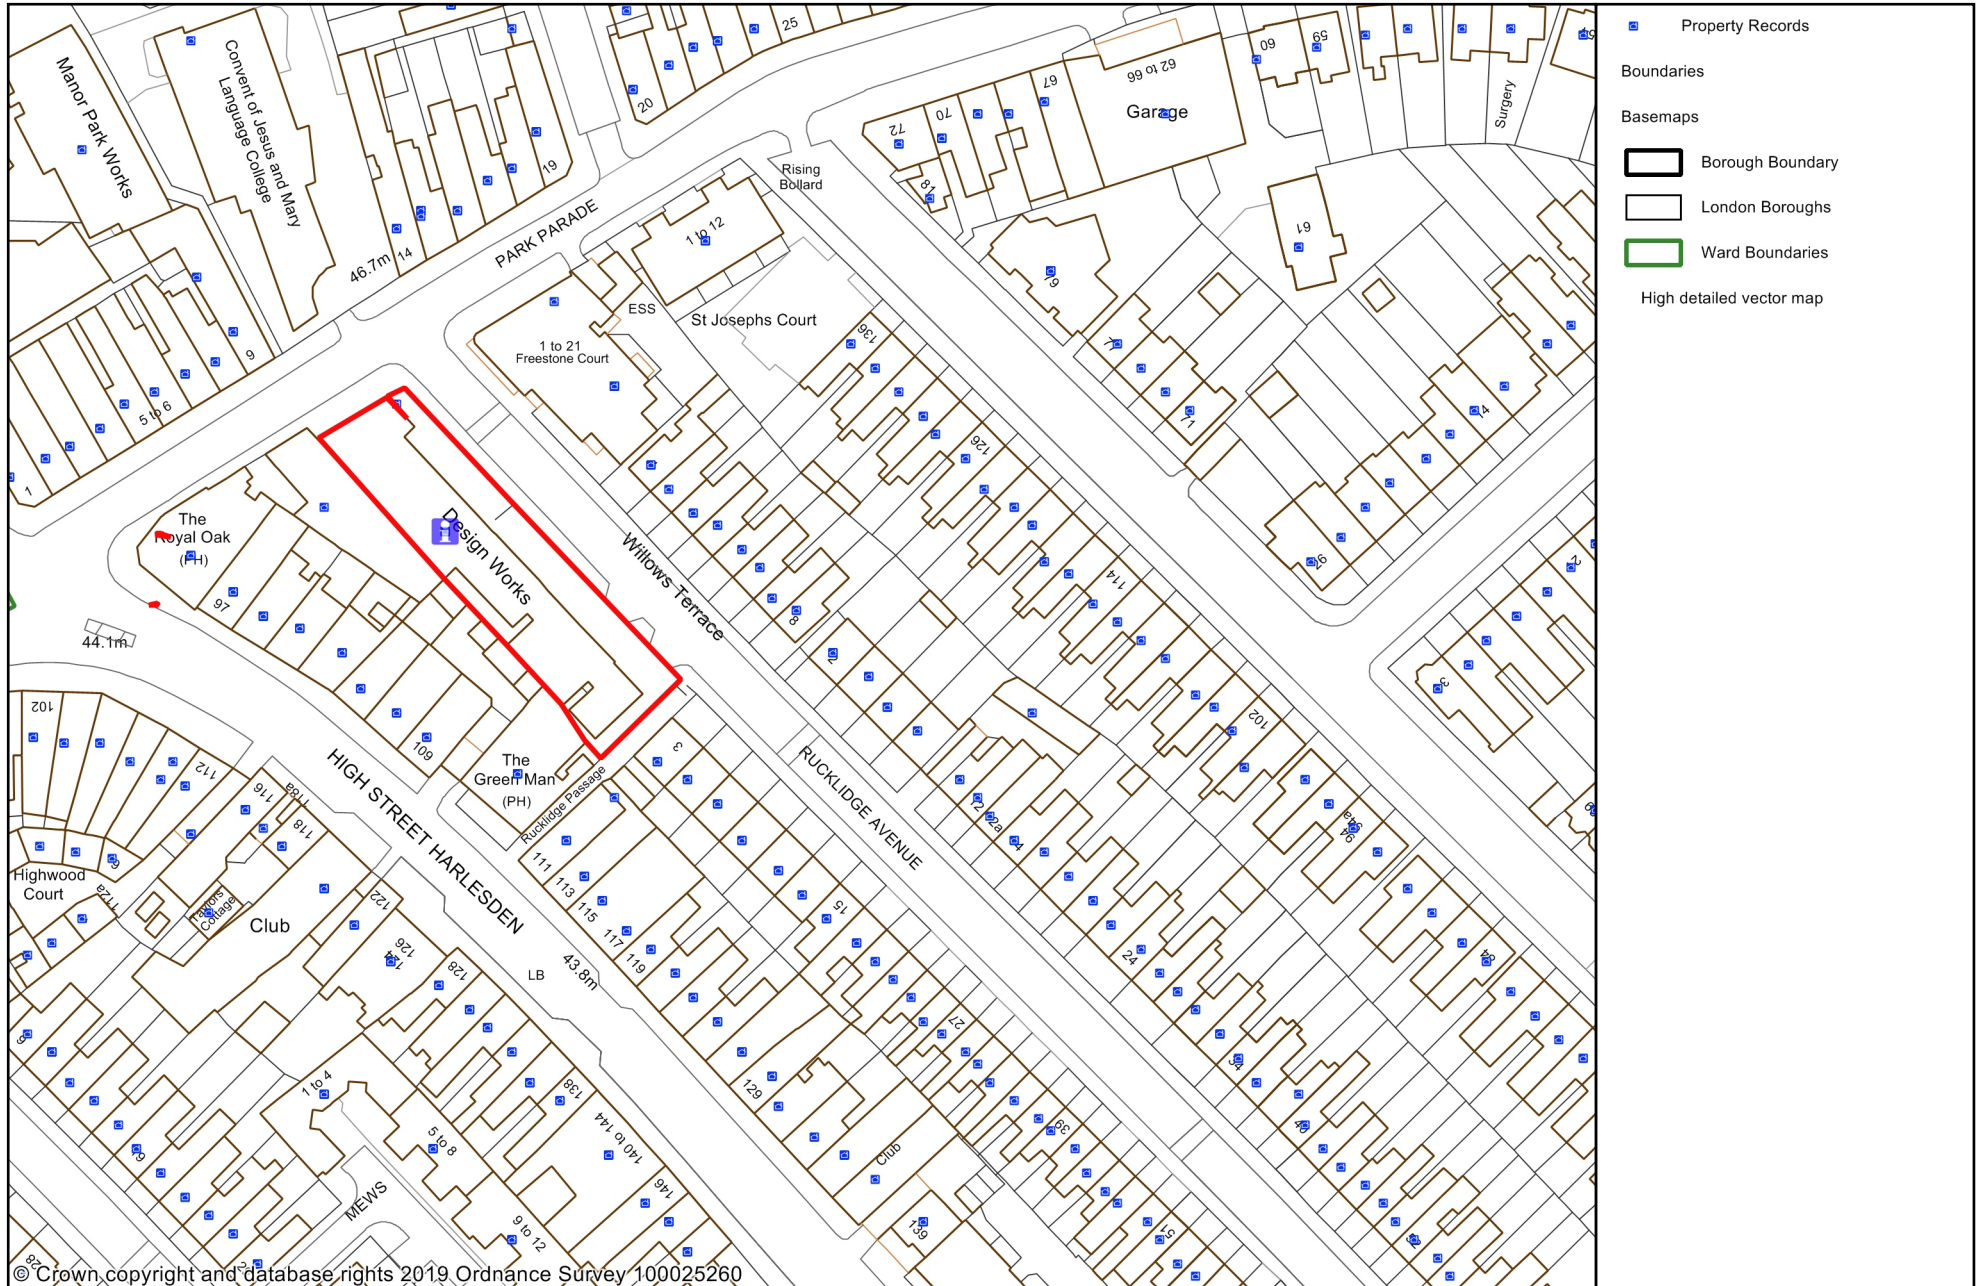

# The Design works Park Parade NW10 4HT

© Crown copyright and database rights 2019 Ordnance Survey 100025260